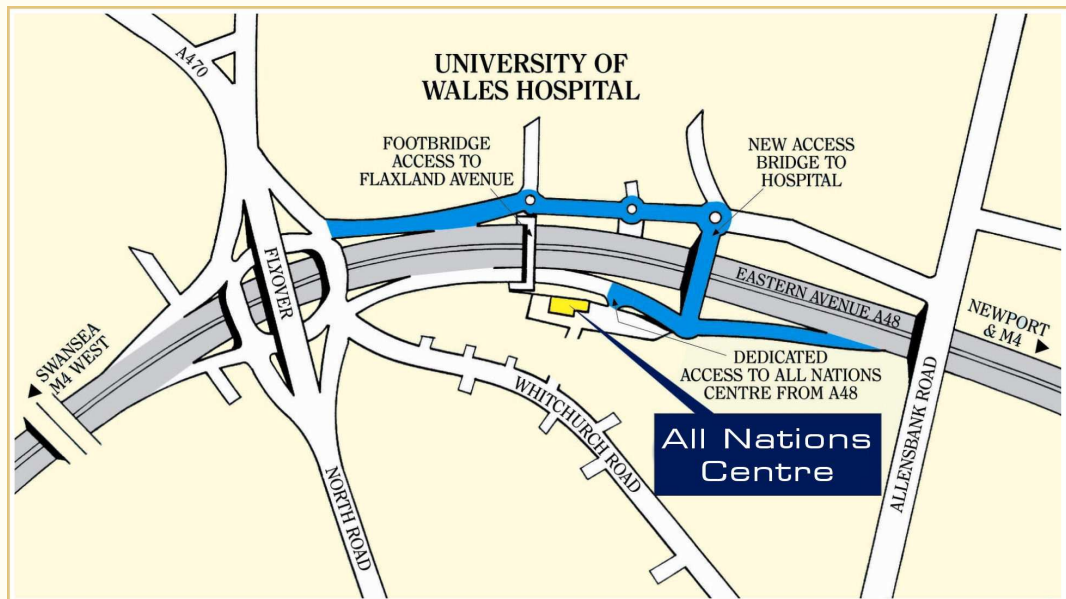

Directions

- From the **East**, Junction 29 of M4, join the A48M; continue until the 40MPH speed limit, which is the start of the map below.
- From the **West**, Junction 32 of M4, follow signs for city centre, until picking up signs for the University Hospital of Wales, and then follow the map below.
- From the train and bus station just 10 minutes by car.
- Within 40 minutes from Cardiff International Airport
- From Cardiff Central Bus Station number 8 bus to Heath Hospital.
- From Cardiff Central Train Station 15 minute taxi drive.
- Find our location on www.streetmap.co.uk (postcode CF14 3NY)

Larger Map on the next page

Map to the All Nations Centre: *Bottom Car Park*